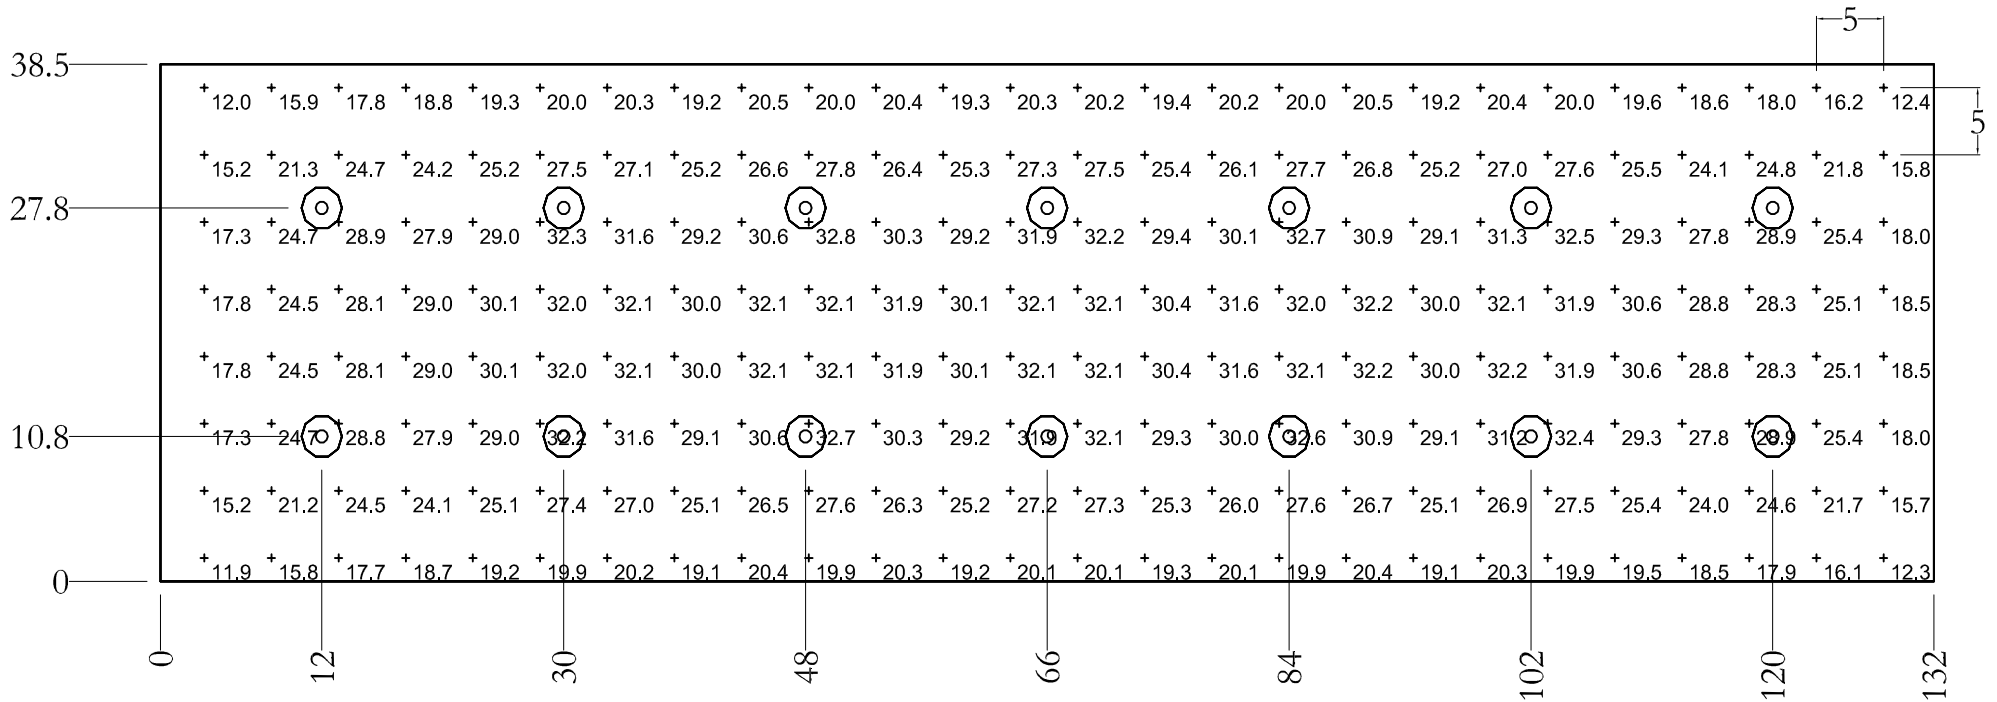

# HBL003-120W-XPW-101WD SECONDARY WAREHOUSE BUILDING

LUMINAIRE SCHEDULE									
Symbol	Label	Qty	Catalog Number	Description	Lamp	File	Lumens	LLF	Watts
	A	14	HBL003-120W-XPW-101WD	CLEAR LENS,WIDE REFLECTOR,120VAC,120 .8W	. LUMEN RATING: 9804.1Lms.	HBL003-120W-XPW-101WD.ies	9804	1.00	120

- NOTES:  
 1. DIMENSIONS ARE IN FEET  
 2. MOUNTING HEIGHT 19'9"  
 3. FOOTCANDLE READINGS AT 2.5FT ABOVE GROUND LEVEL

STATISTICS						
Description	Symbol	Avg	Max	Min	Max/Min	Avg/Min
Calc Zone #1	+	25.5 fc	32.8 fc	11.9 fc	2.8:1	2.1:1